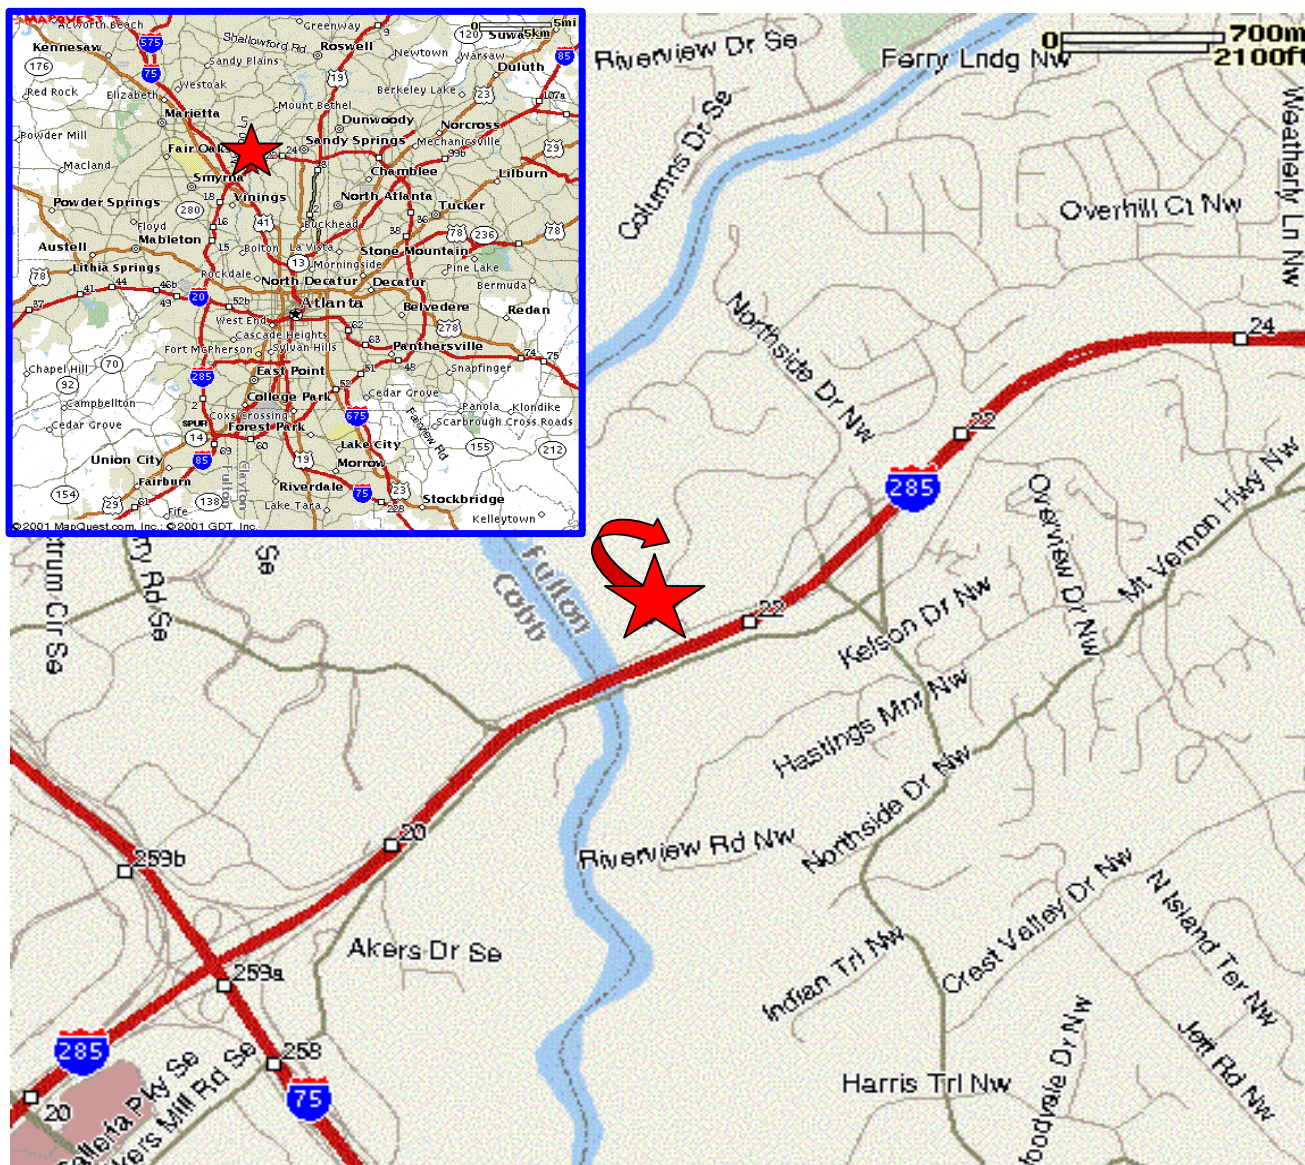

Map & Directions

Atlanta Branch of Ronald Blue and Co.

If you are headed east on I-285 from I-75

Take the NORTHSIDE DR exit #22.

Go straight under first traffic light at top of ramp.

Turn left at next (2nd) traffic light and cross over 285.

Going under the next (3rd) light you will take the road around to the left and turn right at the 4th light onto NORTHSIDE DR.

At the flashing yellow light turn left at the large stone sign that reads RIVEREDGE CENTER.

We are the only building on the right, 2100 RiverEdge.

We are on the 11th floor.

Our phone number is 770-644-0500.

If you are headed west on I-285 from I-85 or 400

Take the NORTHSIDE DR exit #22.

At top of ramp turn right at the first light.

At the next (2nd) light turn right onto NORTHSIDE DR.

At the flashing yellow light turn left at the large stone sign that reads RIVEREDGE CENTER.

We are the only building on the right, 2100 RiverEdge.

We are on the 11th floor.