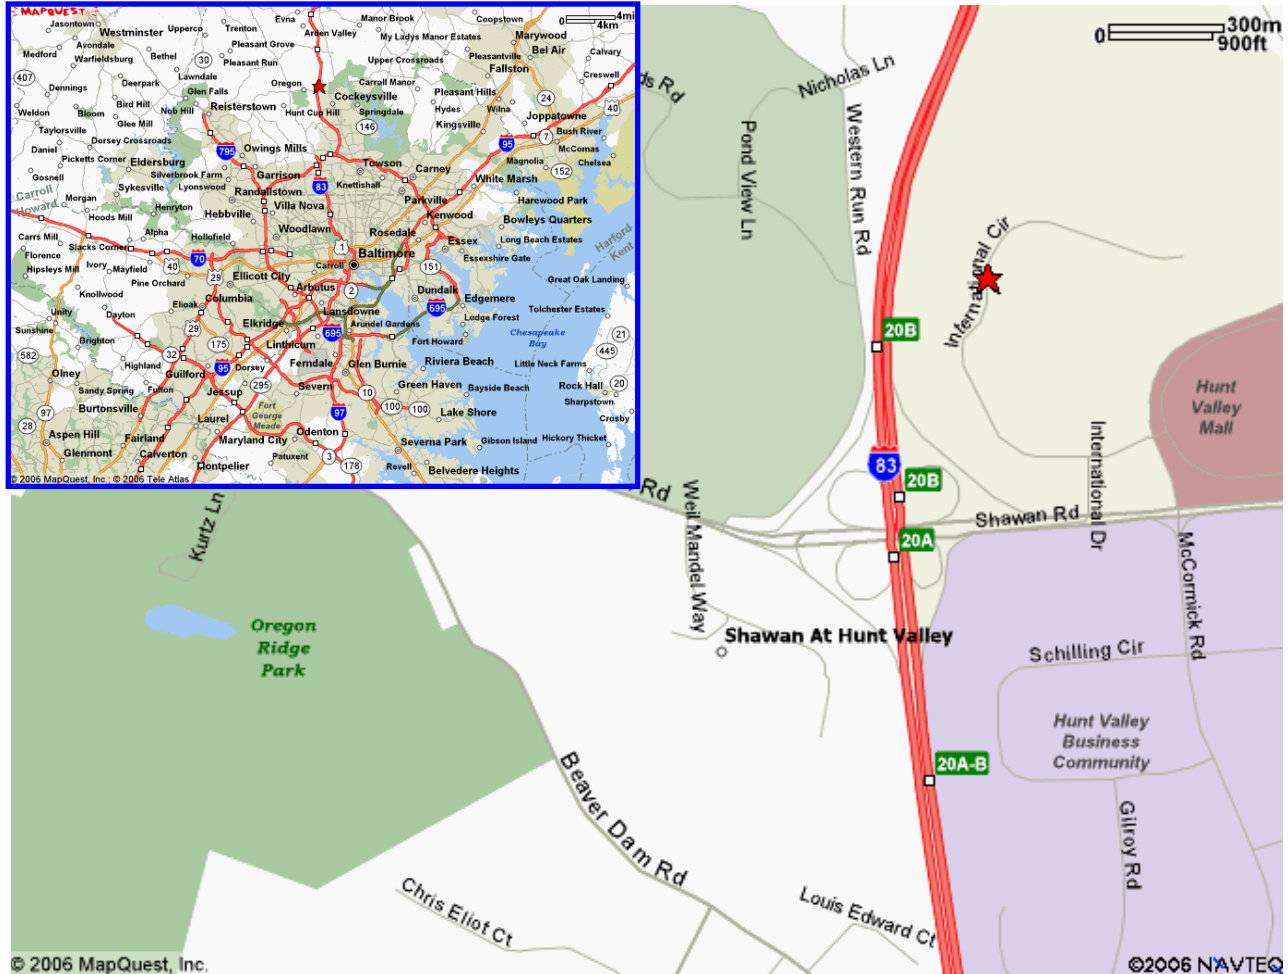

## Map & Directions

Ronald Blue & Co. – Baltimore  
307 International Circle, Suite 410  
Hunt Valley, MD 21030  
Phone: 410.891.2900

### From the Baltimore Beltway (I-695)

Take I-83 north.  
Exit at Shawan Rd. (Exit 20-A)  
Turn left on International Drive.  
Turn left again on International Circle.

We are in building 307 on the left.

### From the north (I-83)

Take I-83 south.  
Exit at Shawan Rd. (Exit 20-A [Loop])  
Turn left on International Drive.  
Turn left again on International Circle.

We are in building 307 on the left.