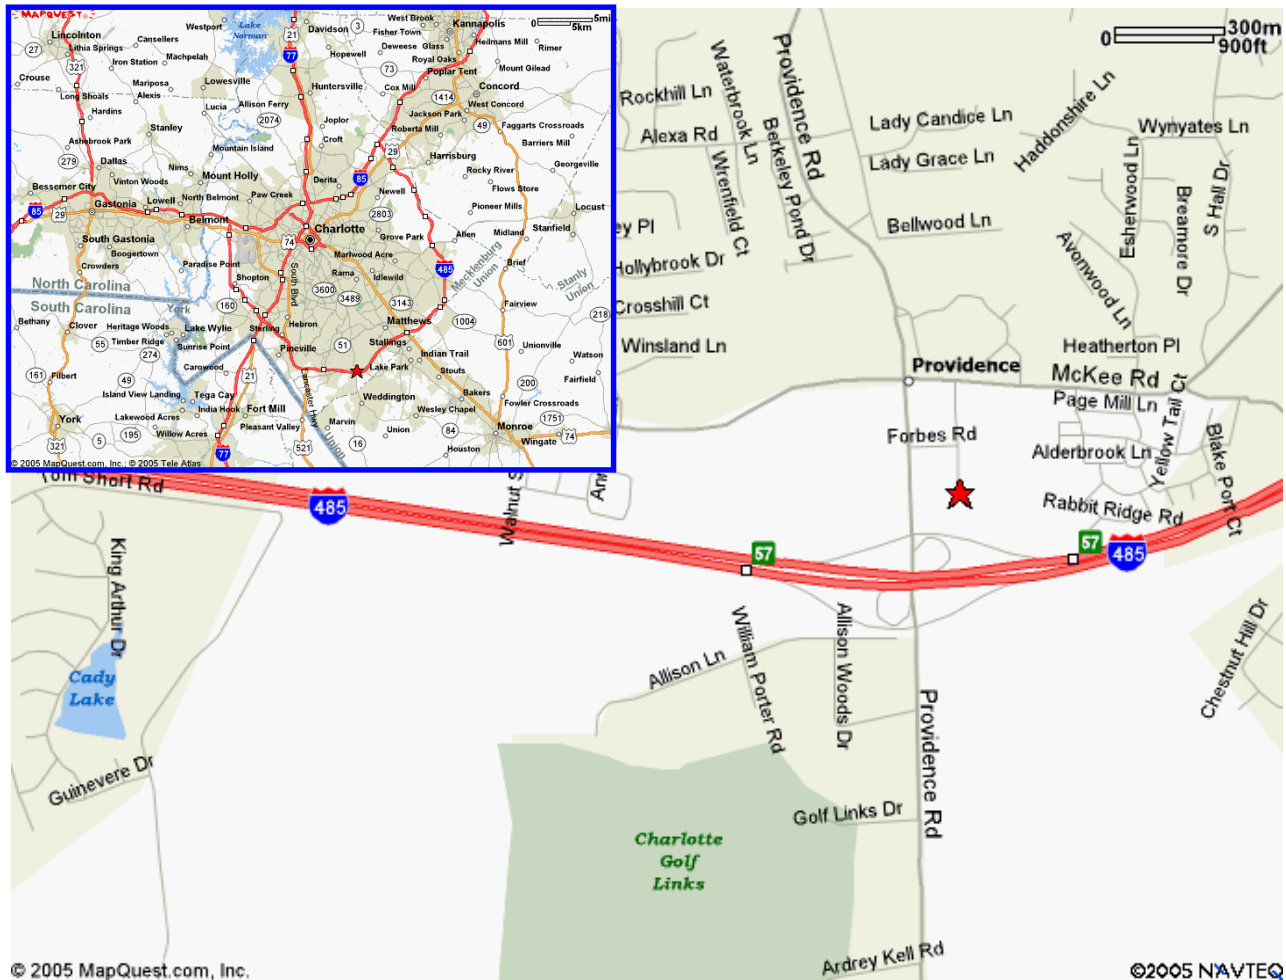

## Map & Directions

Ronald Blue & Co. – Charlotte  
10706 Sikes Place, Suite 175  
Charlotte NC 28277  
Phone: 704.759.9060

### General Directions from I-485

- From I-485 take Exit 57 at Providence Rd. (also called NC 16)
- Head North on Providence Rd.
- Take your first right onto Forbes Rd. into Providence Park
- Turn right onto Sikes Place
- Continue on Sikes Place as it bears left, until it dead-ends at our building, 10706 Sikes Place
- We are on the first floor, past the elevators, in Suite 175