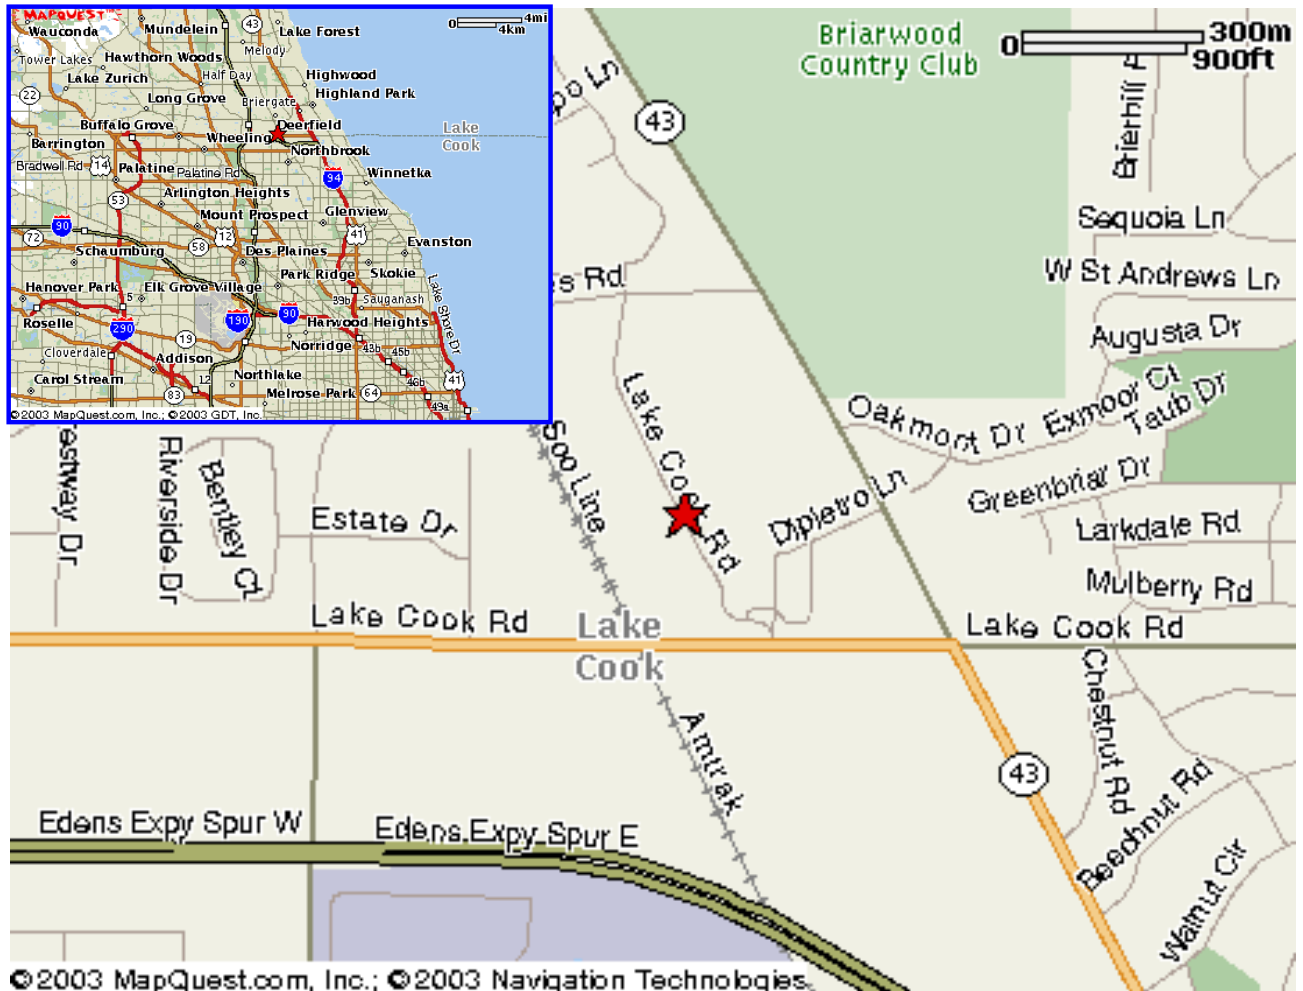

## Map & Directions

Ronald Blue & Co. – Chicago  
 500 Lake Cook Rd, Suite 430  
 Deerfield, IL 60015-5611  
 Phone: 847.945.2214

<p><b>From Far North</b>                  Take I-94 South                  Exit Lake Cook Road                  Go East on Lake Cook Road                  Turn Left into the Corporate 500 Center                  We are located in the first building on the Left</p>	<p><b>From the West</b>                  Take I-90 East to I-294 North                  Exit Lake Cook Road                  Turn Left into the Corporate 500 Center                  We are located in the first building on the Left</p>
<p><b>From Downtown Chicago</b>                  Take I-94 North                  Exit West Dundee Road (Exit 30A)                  Turn Right onto Waukegan Road                  Turn Left onto Lake Cook Road                  Turn Right into Corporate 500 Center (first light)                  We are located in the first building on the Left.</p>	<p><b>From Far South</b>                  Take I-80 East to I-294 North                  Exit Lake Cook Road                  Go East on Lake Cook Road                  Turn Left into Corporate 500 Center                  We are located in the first building on the Left</p>