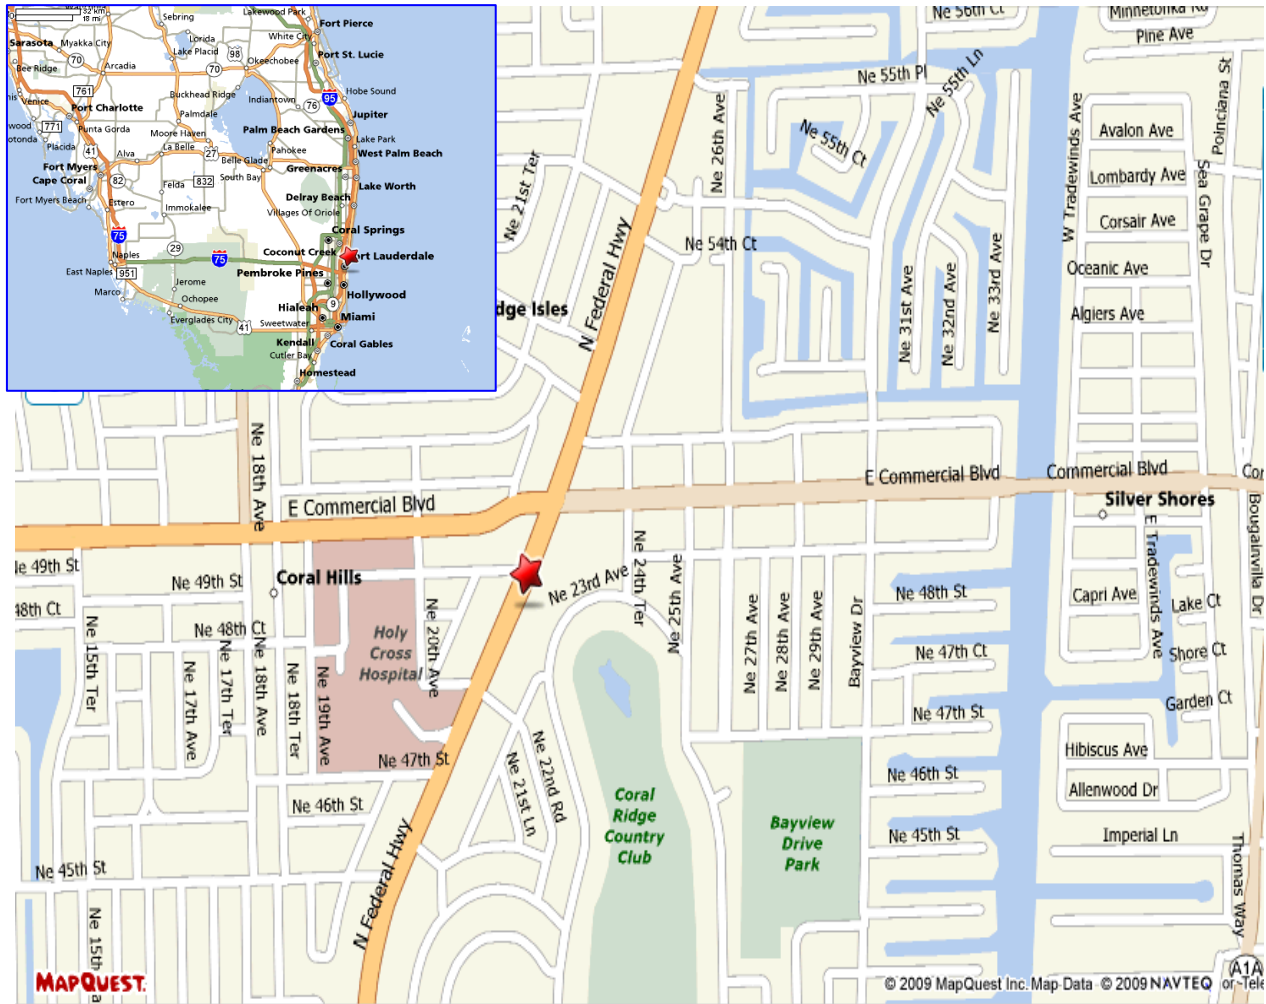

## Map & Directions

Ronald Blue & Co. – Ft. Lauderdale  
 4901 N. Federal Highway, Suite 300  
 Fort Lauderdale, FL 33308  
 Phone: 954.351.2088

### From the South –

- Travel North on I-95 to Exit 32 (SR 870 /Commercial Blvd).
- Take the East Commercial Blvd ramp.
- Merge onto W Commercial Blvd/ NW 50TH ST/ FL-870 E.
- Turn Right onto N Federal Hwy/ US-1 S/ FL-5 S.

### From the North –

- Travel South on I-95 to Exit 39 (SR-834/ Sample Rd).
- Merge onto W Sample Rd/ FL-834 E/ NE 36th St via the ramp on the Left toward Lighthouse Point.
- Turn Right onto N Federal Hwy/ US-1 S/ FL-5 S. Continue to follow US-1 S/ FL-5 S.