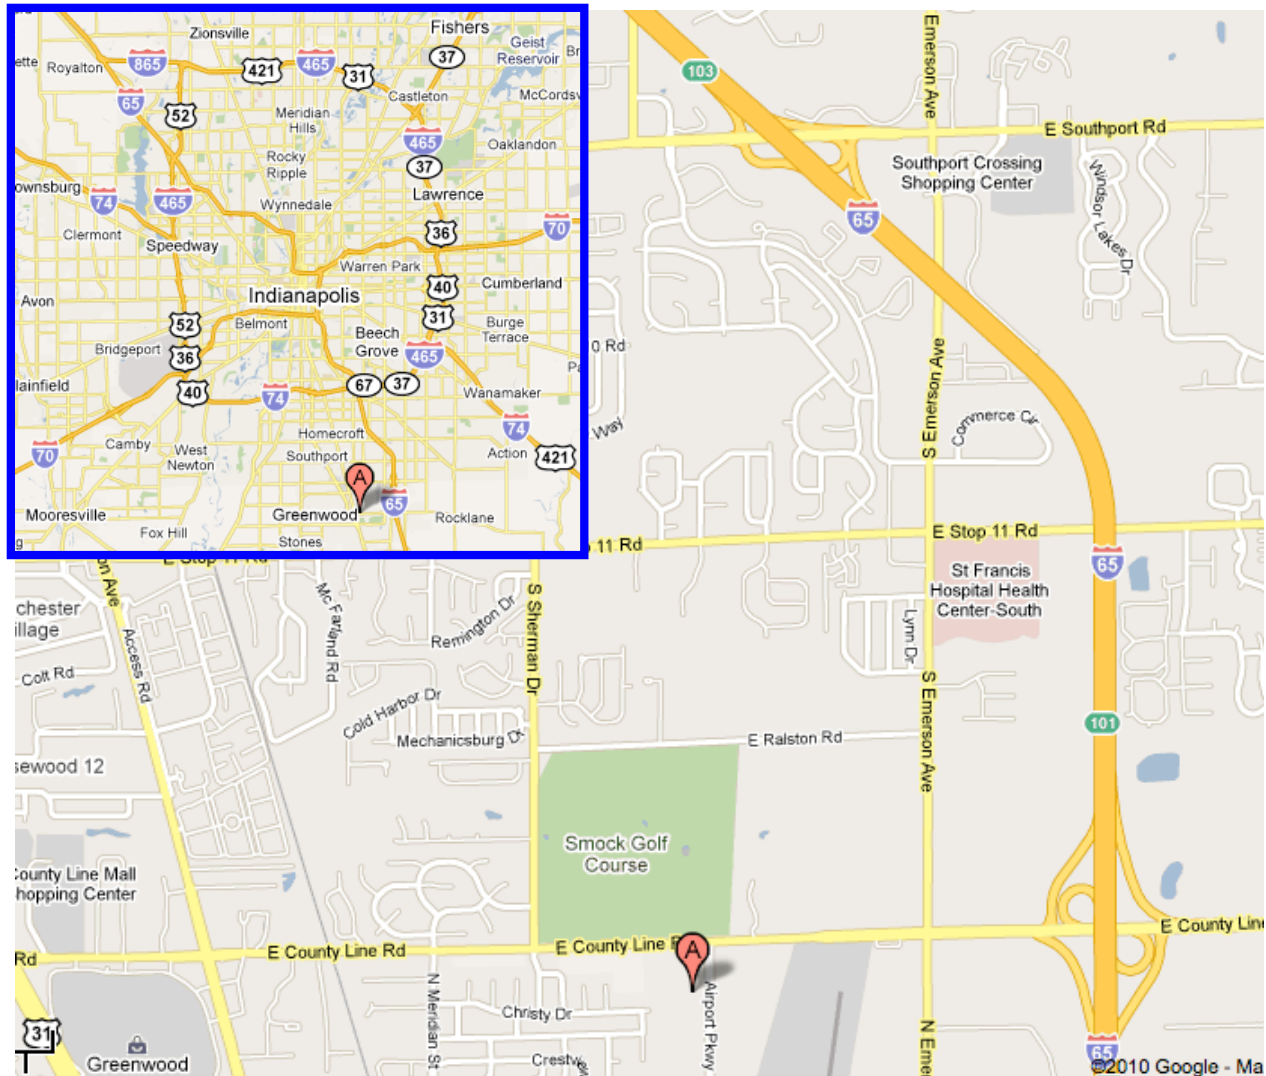

Map & Directions

Ronald Blue & Co. – Greenwood, IN
555 E. County Line Rd., Suite 101
Greenwood, IN 46143
Phone: 317.582.0700

From the North

- Take I-65 South to the County Line Rd. interchange (101).
- Go west on County Line Rd. across Emerson Ave. to the Indiana American Water building complex on the south side of the road (approx. 0.3 mi.). 555 E. County Line Rd.
- The office is located in the IUPUI/Indiana American Water building, Suite 101 on the first floor.

From the South

- Take I-65 North to the County Line Rd. interchange (101).
- Go west on County Line Rd. across Emerson Ave. to the Indiana American Water building complex on the south side of the road (approx. 0.3 mi.). 555 E. County Line Rd.
- The office is located in the IUPUI/Indiana American Water building, Suite 101 on the first floor.