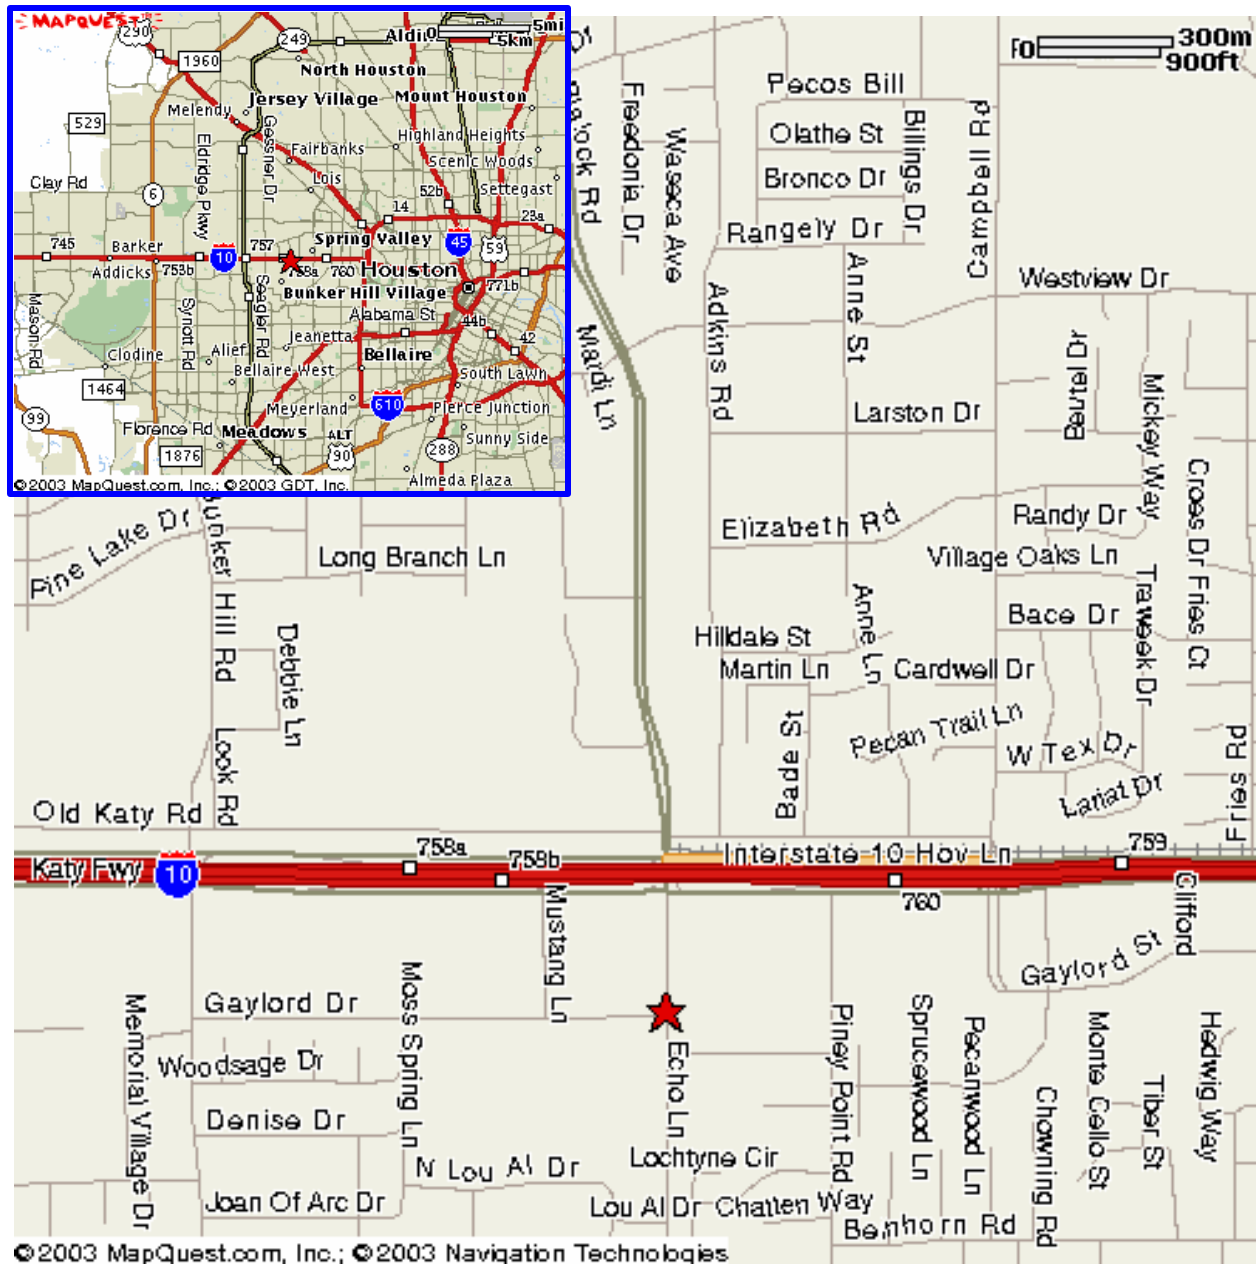

Map & Directions

Ronald Blue & Co. – Houston
952 Echo Lane, Suite 190
Houston, TX 77024
Phone: 713.465.2900

Directions from Houston/Downtown –

Take I-10 West; Exit Blalock Road/Echo Lane;
Turn Left/South at light; 952 Echo Lane
Bldg. is on the left side of Echo Lane.