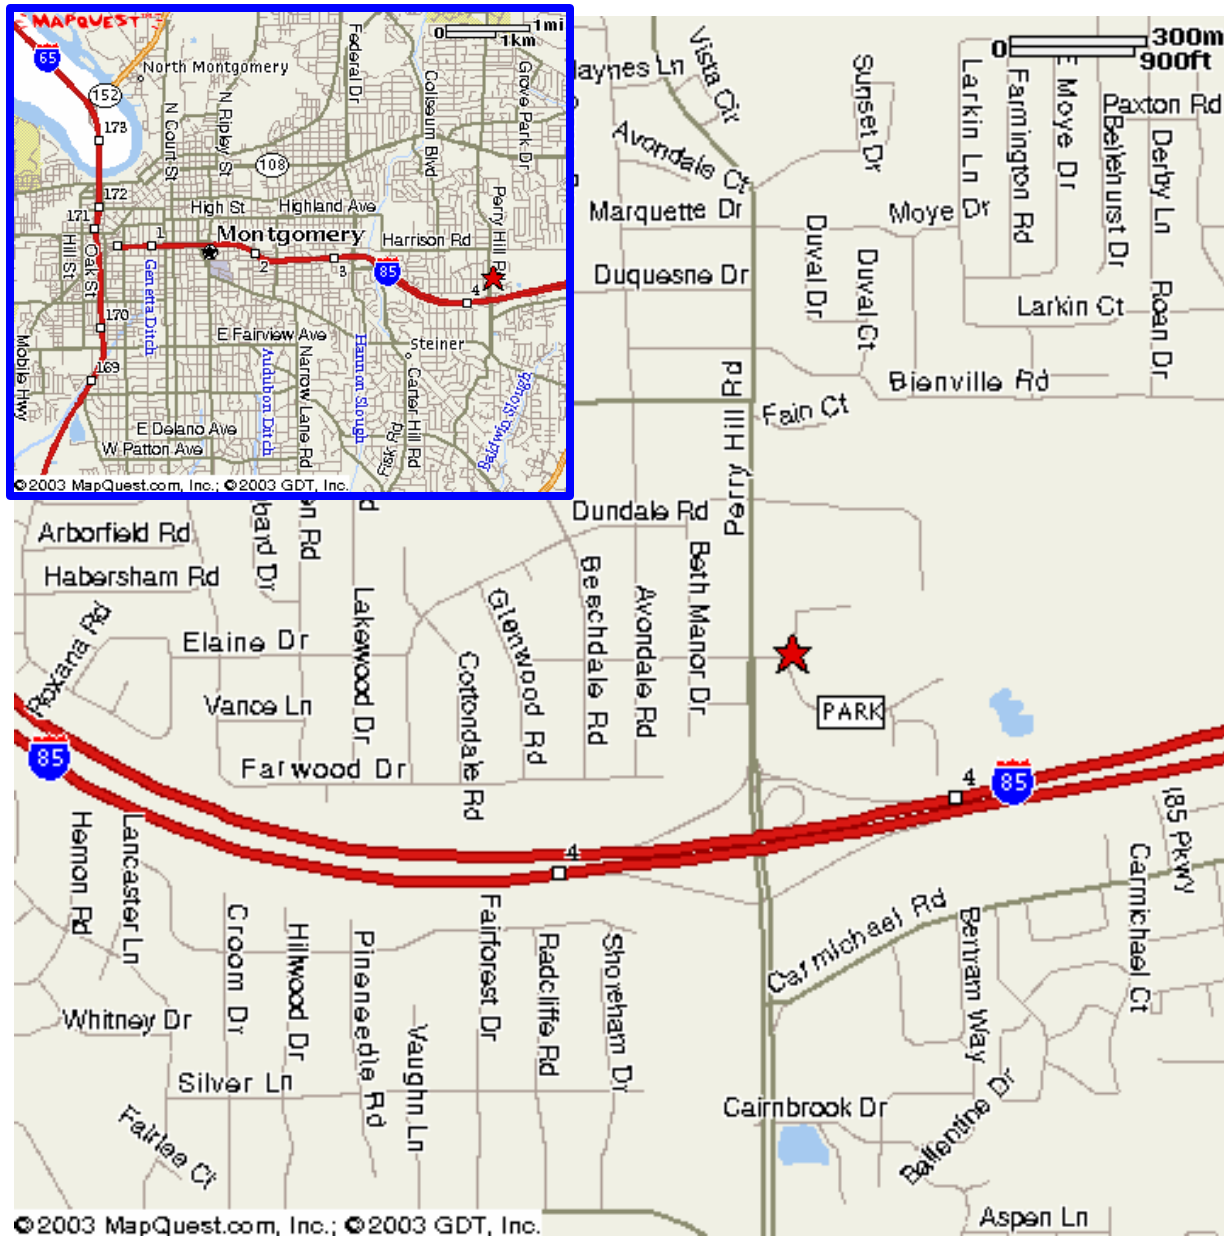

Map & Directions

Ronald Blue & Co. – Montgomery
2000 Interstate Park Drive, Suite 209
Montgomery, AL 36109
Phone: 334.270.5960

From the East –

- Exit I-85 at Perry Hill Rd.
- Turn right onto Perry Hill Rd.
- Turn right at the 1st traffic light into Colonial Park.
- Follow the main road to 2000 Interstate Park Dr. on the right (the only four story building in the park).

From the West –

- Exit I-85 at Perry Hill Rd.
- Turn left onto Perry Hill Rd. and cross the bridge
- Go through 1st traffic light.
- Turn right at the 2nd traffic light into Colonial Park.
- Follow the main road to 2000 Interstate Park Dr. on the right (the only four story building in the park).