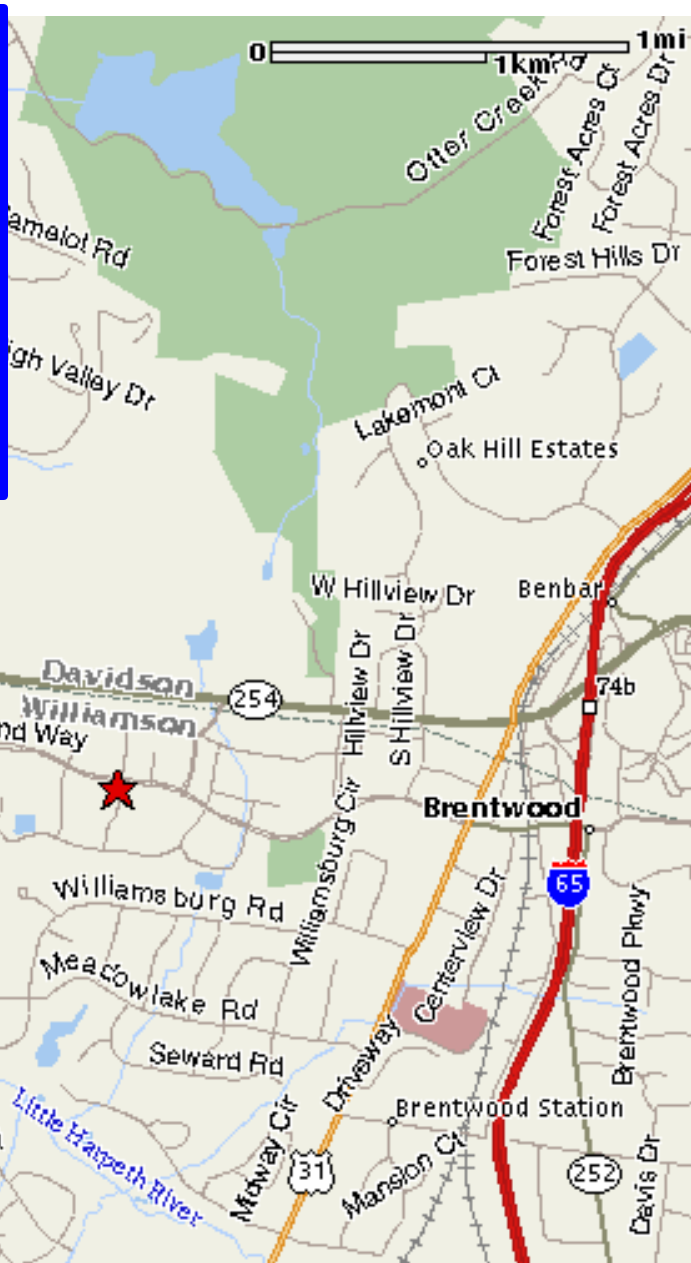

## Map & Directions

Ronald Blue & Co. – Nashville  
210 Westwood Place, Suite 110  
Brentwood, TN 37027  
Phone: 615.373.2800

© 2003 MapQuest.com, Inc.; © 2003 GDT, Inc.

<b>From the North</b>	<b>From the South</b>
-----------------------	-----------------------