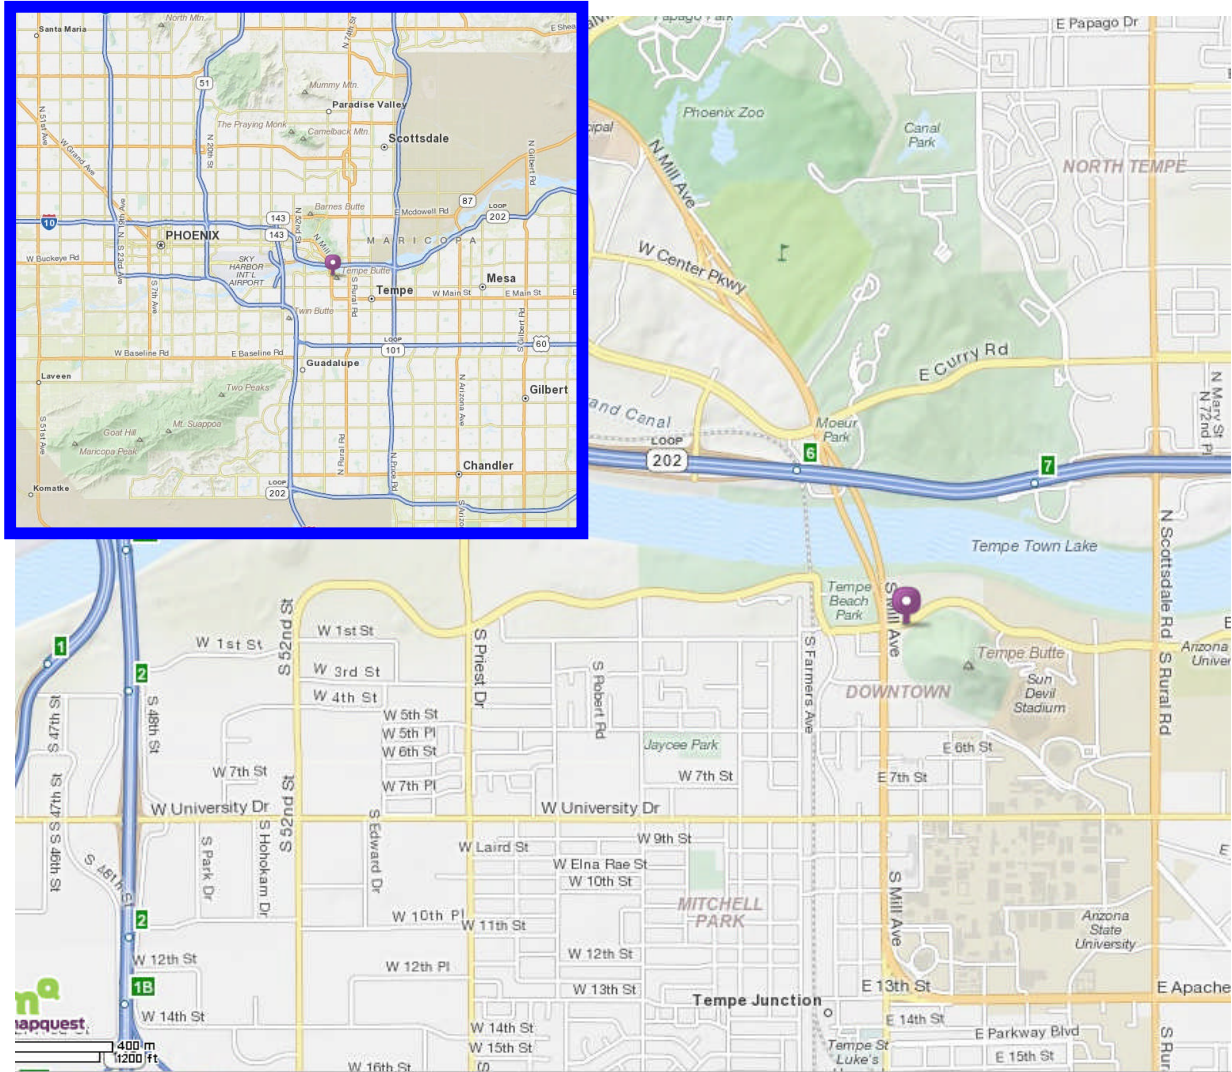

## Map and Driving Directions

Ronald Blue & Co. – Phoenix  
60 E. Rio Salado Parkway, Suite 1012  
Tempe, AZ 85281  
Phone: 480.820.2660

### **Directions from Sky Harbor airport-**

Take the 202 East to Priest (first exit on 202)

Turn right on Priest

Take Priest to Rio Salado Parkway

Turn left on Rio Salado Parkway

Take Rio Salado Parkway past Mill Avenue (approx. 1 mi)

Parking garage is on NE corner of Mill and Rio Salado Parkway