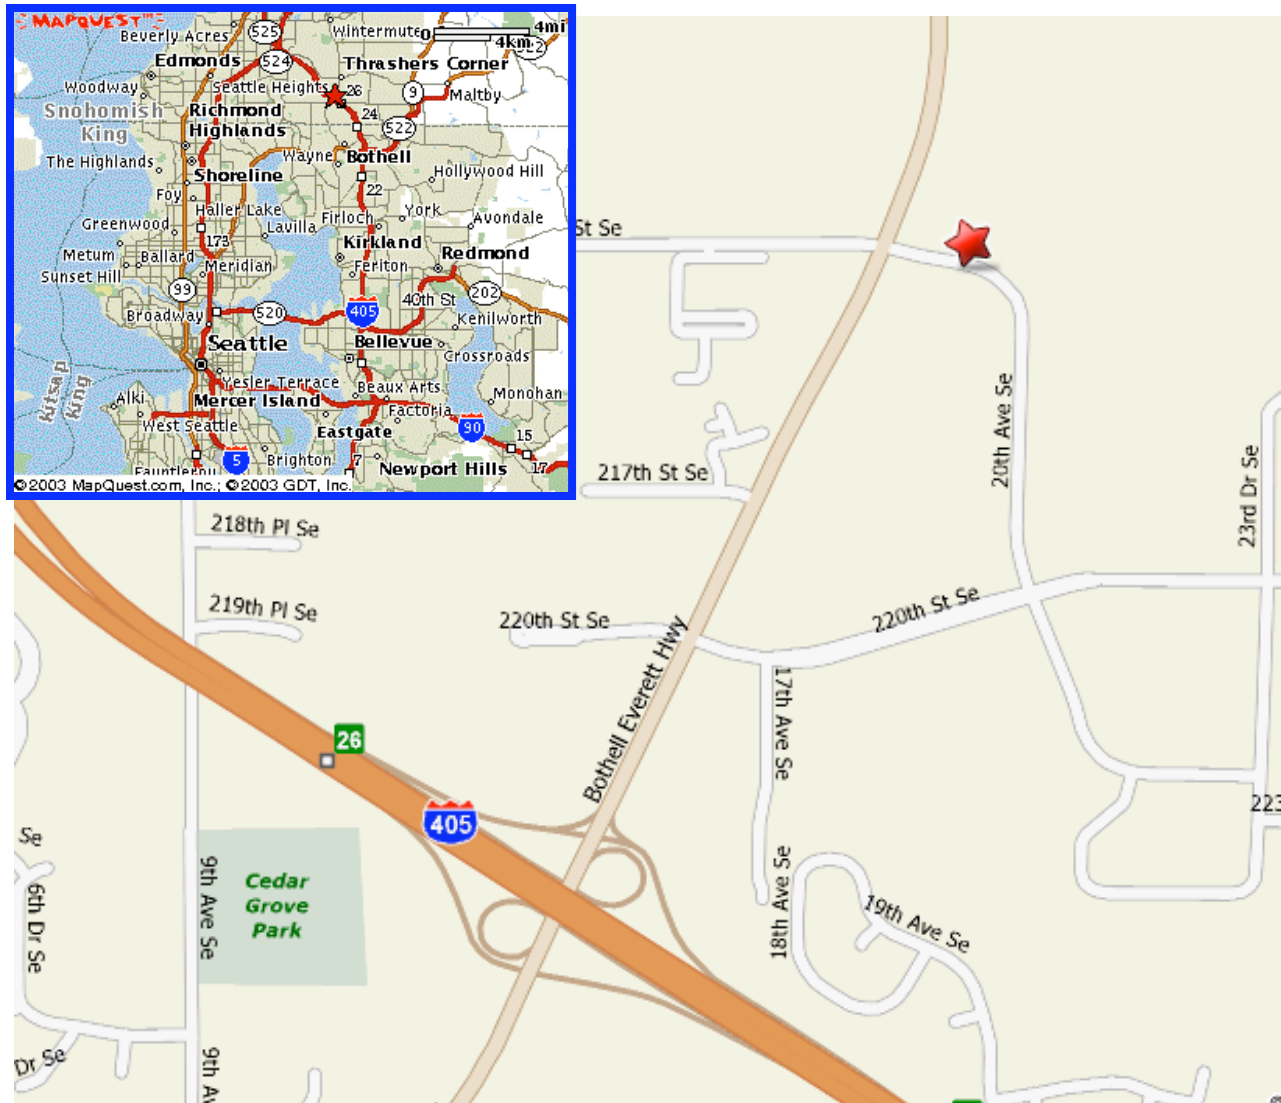

Map & Directions

Ronald Blue & Co. – Seattle
1909 214th St. SE, Suite 210
Bothell, WA 98021
Phone: 425.485.0380

Directions from I-405 Northbound:

- Take Exit #26 – Bothell/Mill Creek.
- Turn right and go east on Hwy 522 (Bothell-Everett Hwy)
- Take second right (214th St. SE).
- Take first left into Woodlands Technical Center.

Directions from I-405 Southbound:

- Take Exit #26 - Bothell/Mill Creek.
- Turn left and go east on Hwy 522 (Bothell-Everett Hwy)
- After you cross over the I-405 freeway, take the second right (214th St. SE).
- Take first left into Woodlands Technical Center.